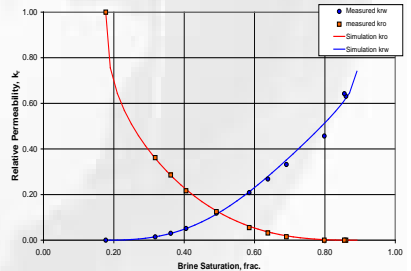

2 locations with modern facilities:
- East Grinstead (Nr. London)
- Winfrith (Dorset)

- ➔ WELLSITE SERVICES
- ➔ CONVENTIONAL CORE ANALYSIS
- ➔ SCAL, PETROPHYSICS & NMR
- ➔ ADVANCED CORE ANALYSIS
- ➔ CORE STORAGE